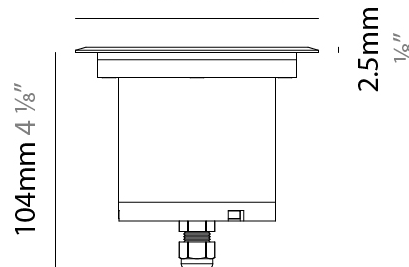

Ø116mm 4 5/16"